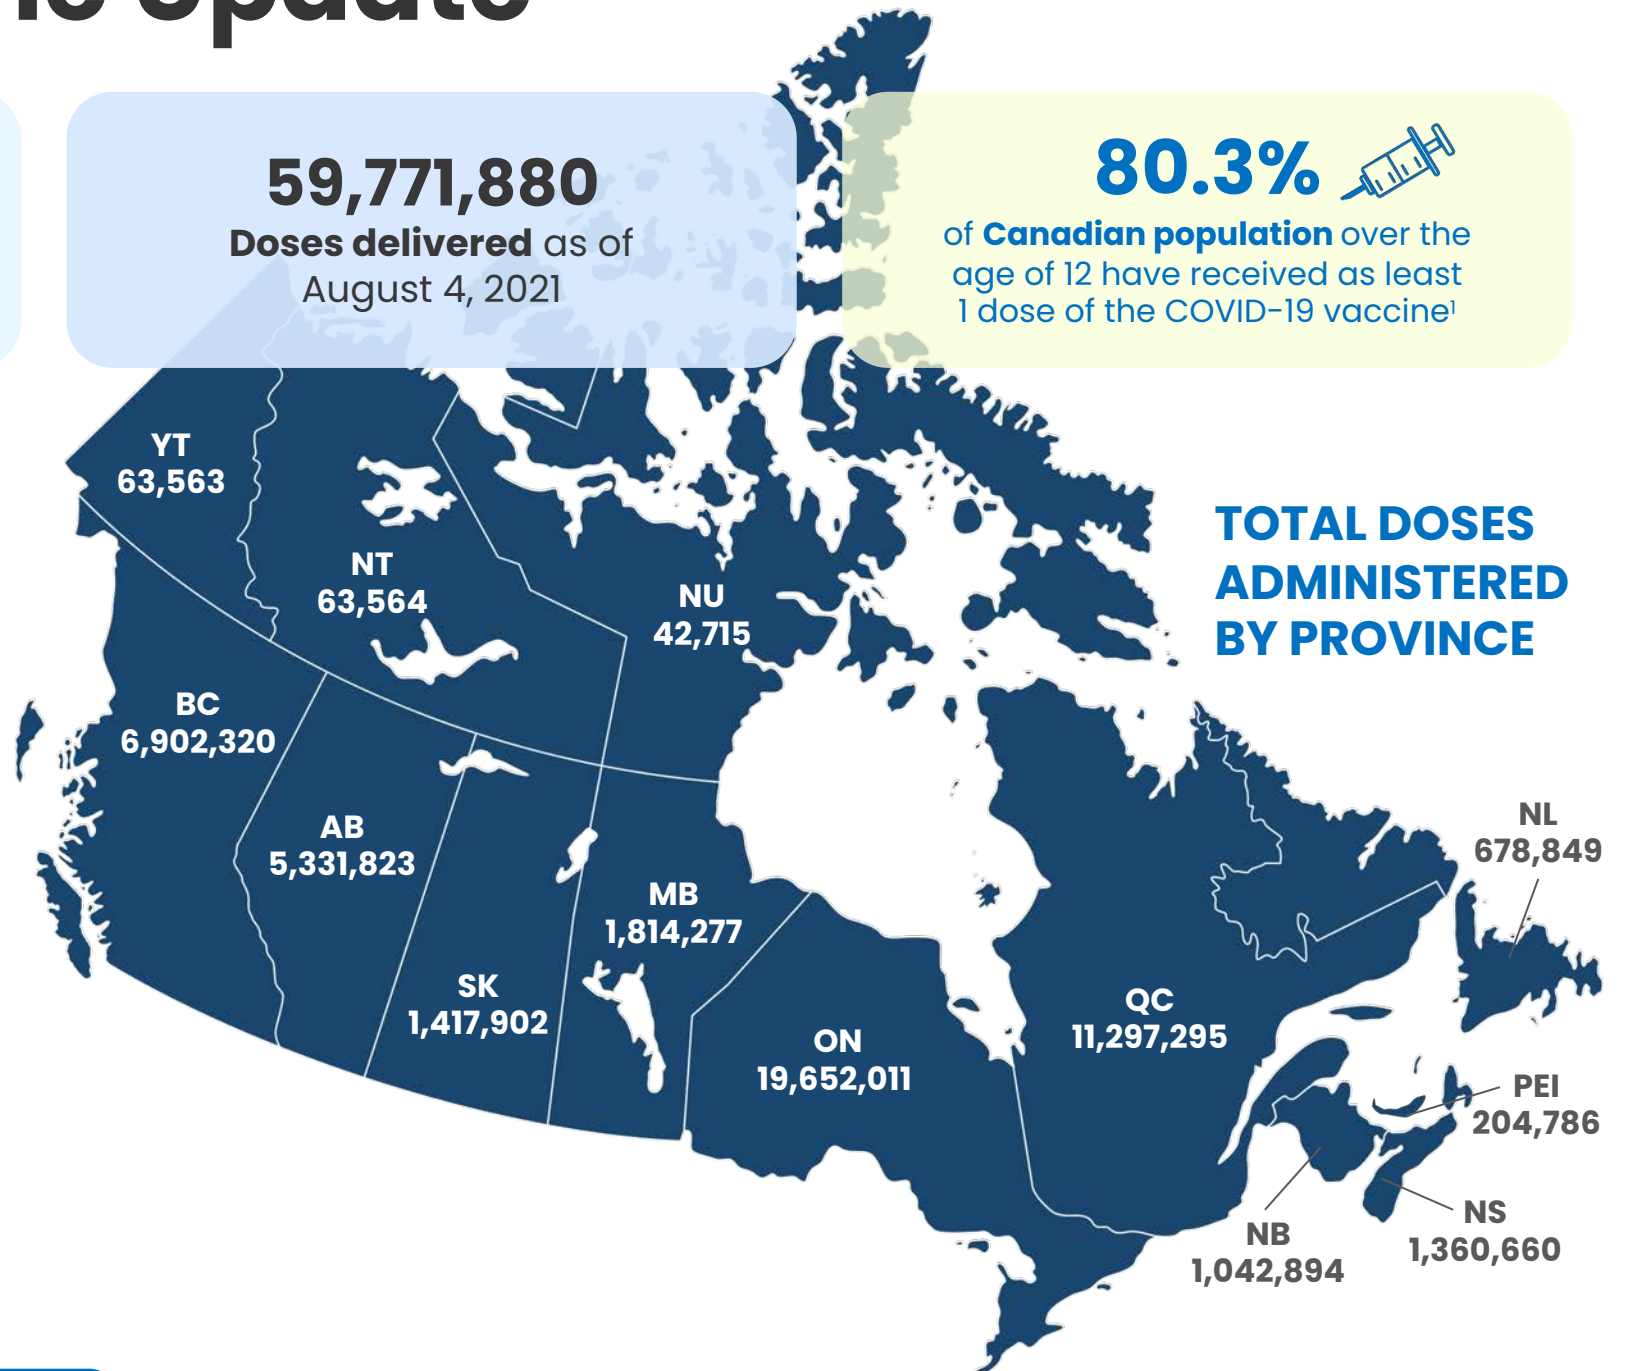

COVID Vaccine Update

LAST UPDATED
August 4, 2021

49,872,659

Doses administered as of
August 4, 2021

59,771,880

Doses delivered as of
August 4, 2021

80.3%

of **Canadian population** over the
age of 12 have received as least
1 dose of the COVID-19 vaccine¹

As of today, **80.3% of people in Canada over the age of 12 have received at least one dose** of the COVID-19 vaccine. **63.7% being fully vaccinated.**¹

In total, **59,771,880 doses** of COVID-19 vaccines (including Moderna, Pfizer-BioNTech and AstraZeneca) have been delivered to the provinces for administration. As of August 4, **84.0% of doses delivered to the provinces have been administered.**

The vaccines require two doses, a number of weeks apart. As of August 4, more than **27,119,042 Canadians have received at least one dose** of an approved COVID-19 vaccine. **22,794,415 Canadians are fully vaccinated** against COVID-19, having received both required doses.