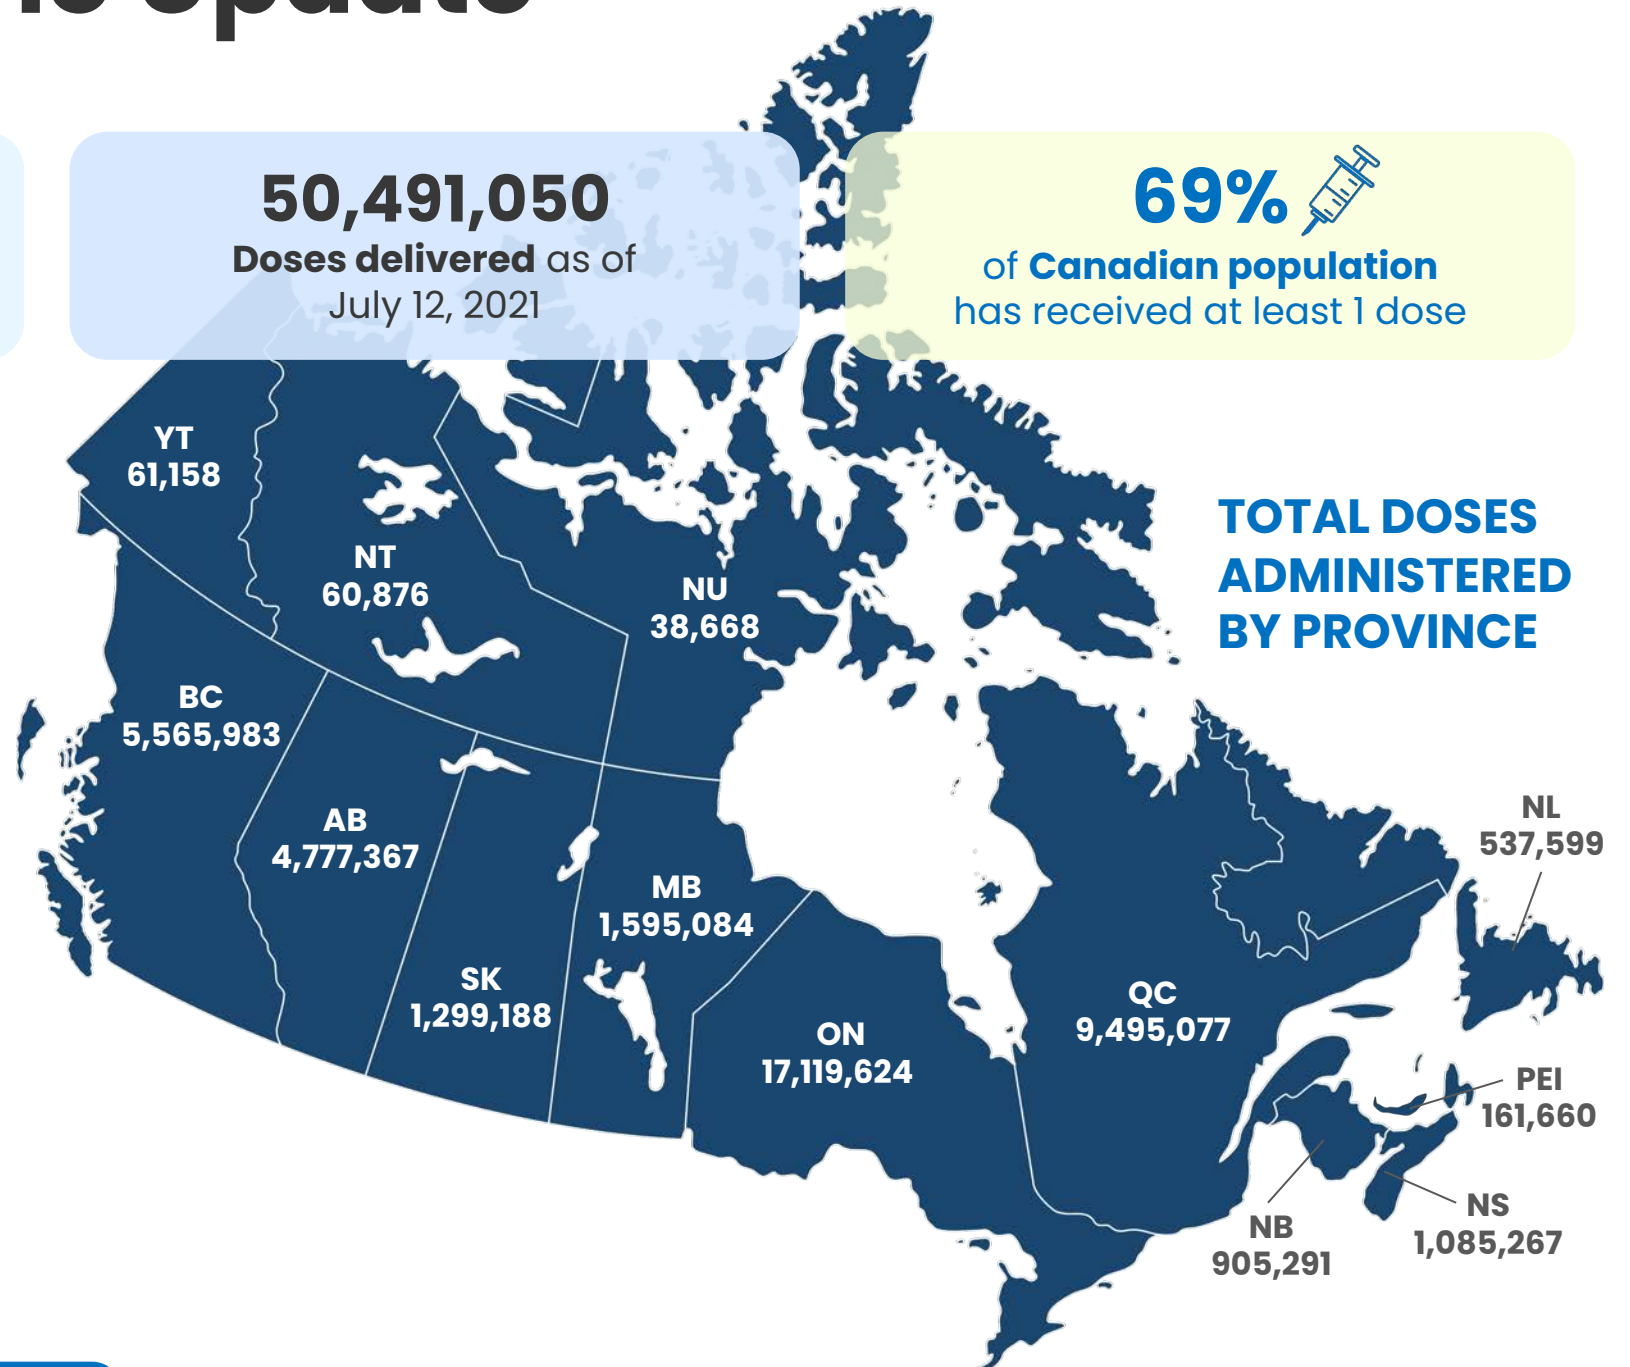

COVID Vaccine Update

LAST UPDATED
July 12, 2021

42,702,842

Doses administered as of
July 12, 2021

50,491,050

Doses delivered as of
July 12, 2021

69% 

of **Canadian population**
has received at least 1 dose

In total, **50,491,050 doses** of COVID-19 vaccines (including Moderna, Pfizer-BioNTech and AstraZeneca) have been delivered to the provinces for administration. As of July 12, **84.6% of doses delivered to the provinces have been administered.**

The Pfizer-BioNTech, Moderna and AstraZeneca vaccines require two doses, a number of weeks apart, for full efficacy. Consequently, we report both the total number of doses administered, and the total number of Canadians who have been fully vaccinated. As of July 12, **more than 26,225,288 Canadians have received at least one dose** of an approved COVID-19 vaccine. **16,477,554 Canadians are fully vaccinated** against COVID-19, having received both required doses.

*Ontario: Provincewide reopening as of July 16th, for more details by zone [click here](#).